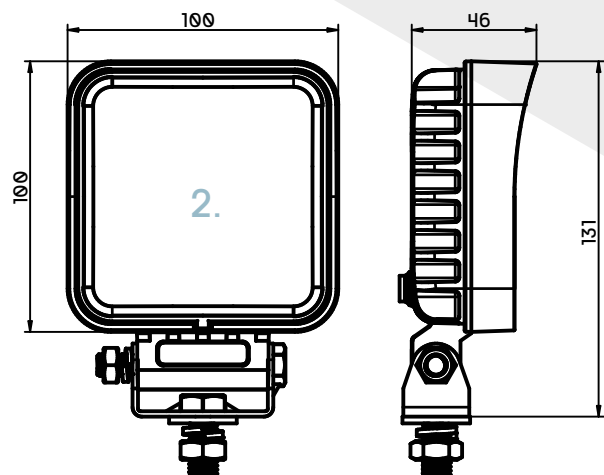

Working lamp XPQ

LED Working Lamp XPQ

Source of light:	LED
Voltage:	9-32V
Type of light beam:	Flood
Color temperature:	6000K
Connection:	Deutsch 2 pin
IP Rating:	IP68
Approval:	ECE R10

OEI number:	1. OEI312003724
Model:	XPQ1
Dimensions:	76x76 mm
Power:	24W
Raw lumens:	2160 lm

OEI number:	2. OEI312003725
Model:	XPQ3
Dimensions:	100x100 mm
Power:	36W
Raw lumens:	3240 lm

Technical data