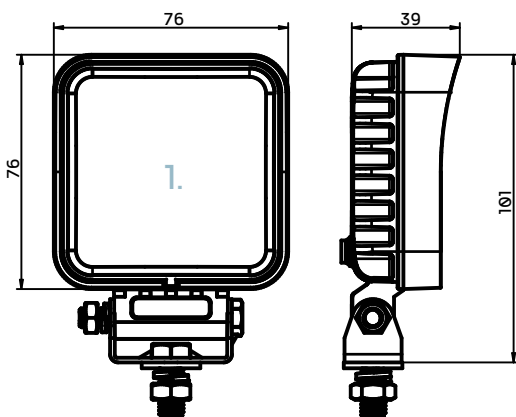

Working lamp XPQ

LED Working Lamp XPQ

Source of light:	LED
Voltage:	9-32V
Type of light beam:	Flood
Color temperature:	6000K
Connection:	Deutsch 2 pin
IP Rating:	IP68
Approval:	ECE R10

OEI number:	1. OEI312003724
Model:	XPQ1
Dimensions:	76x76 mm
Power:	24W
Raw lumens:	2160 lm

OEI number:	2. OEI312003725
Model:	XPQ3
Dimensions:	100x100 mm
Power:	36W
Raw lumens:	3240 lm

Technical data